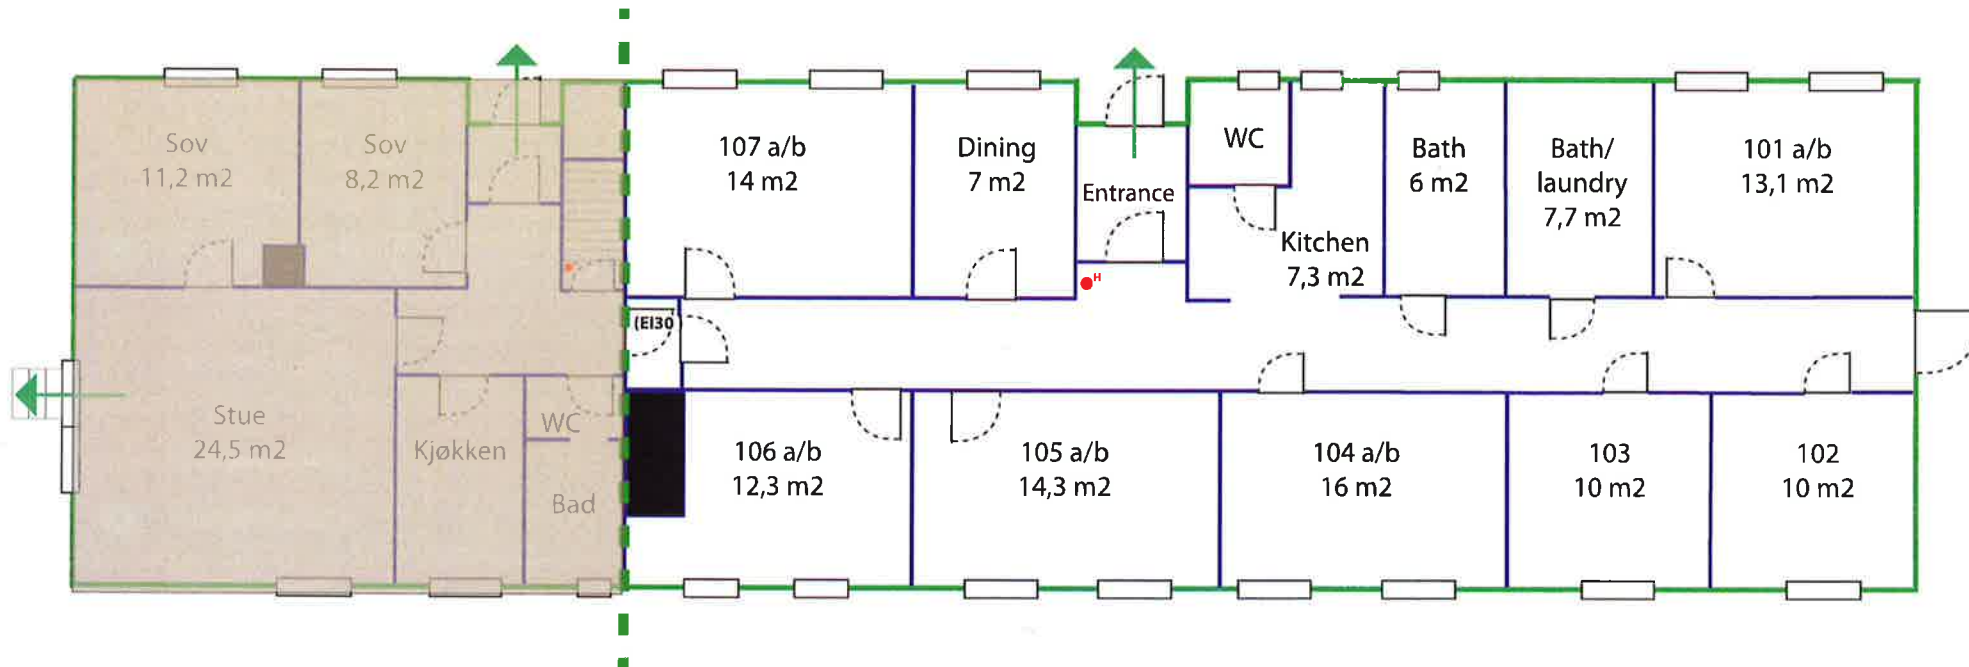

Escape plan , HAUGEN (2) Student housing

Adress: Fogdeveien 59, 3184 Borre

Emergency phone #Fire department (+47) 110

#Police department (+47) 112

#Ambulance (+47) 113

- Emergency exit
- Rømningsvei
- ^H Fire extinguisher
- ^H Håndslukningsapparat skum
- Area not in use
- Område ikke i bruk
- ■ Fire barrier (EI30)
- ■ Brannskille (EI30)